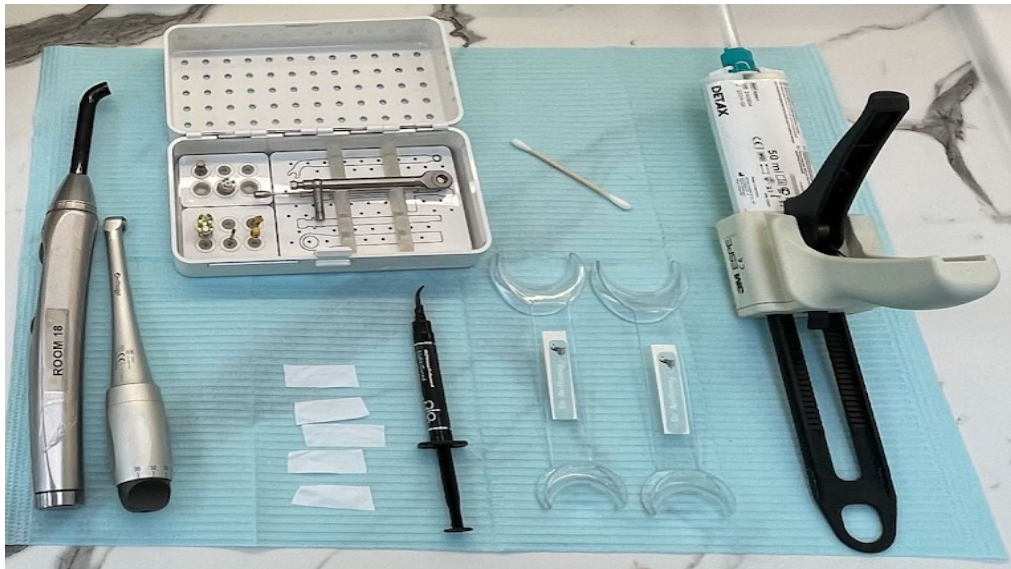

AOI PROS TRY IN/ INSERT SET UP

- Light cure
- Anthrogyr
- Pros kit
- Teflon
- Glo liquid dam
- Cheek retractors
- Cotton bud
- Bite reg